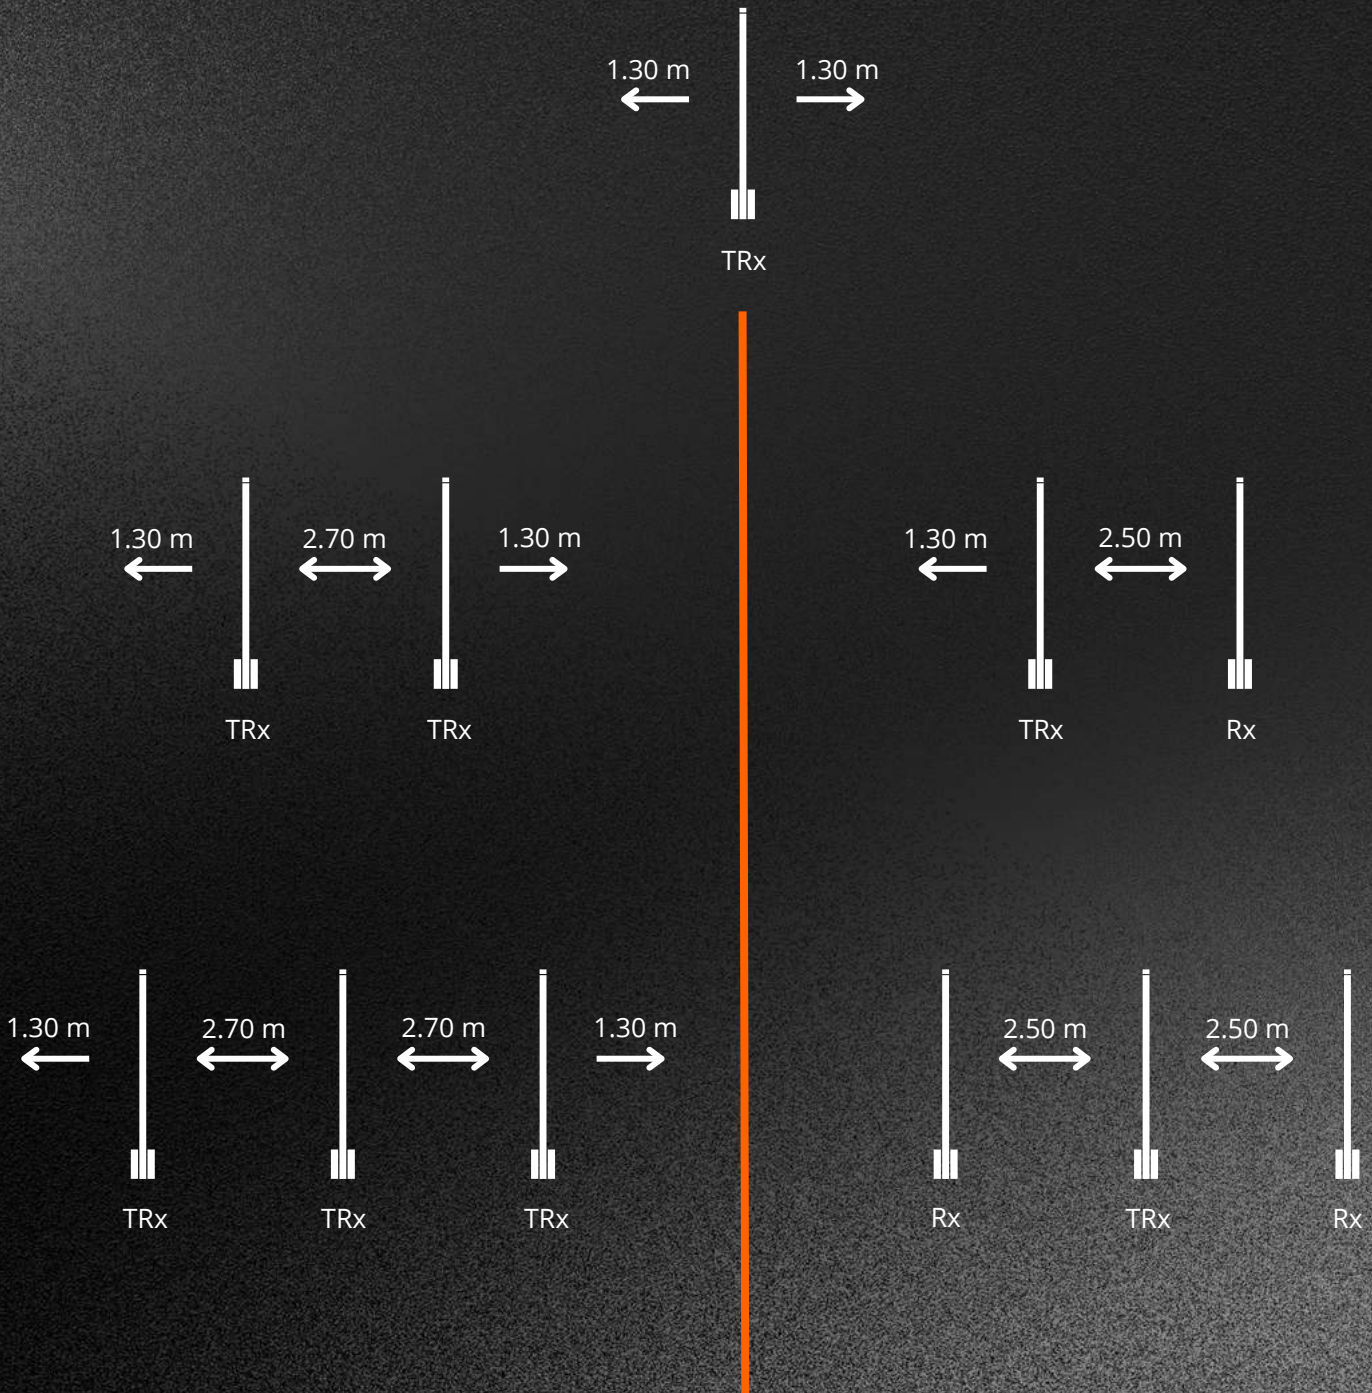

## Premium detection.

Detection distance tested with Cross Point DR labels in all orientations, depending on environment.